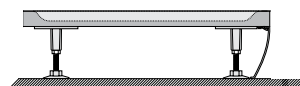

Jalad, paneel